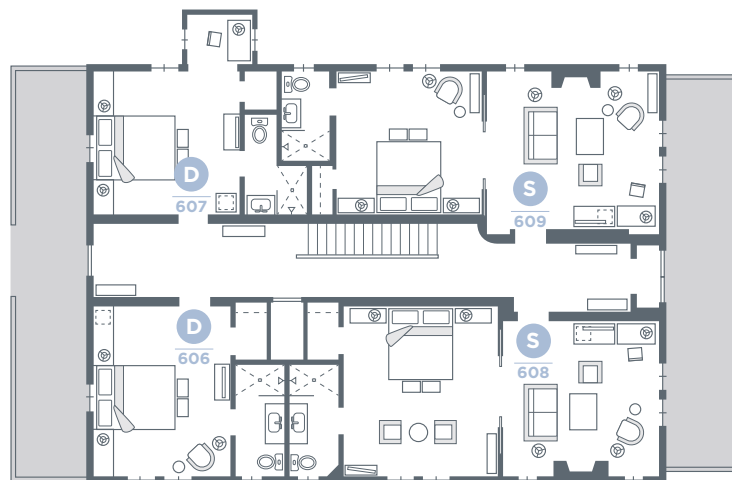

# The Mansion

AT CASA MADRONA

**ALEXANDRITE SUITE**  
5,000 SQUARE FEET

- S SUITES**  
600 SQUARE FEET
- JR JUNIOR SUITES**  
500 SQUARE FEET
- D DELUXE ROOMS**  
300 SQUARE FEET

FLOOR 1: ALEXANDRITE SUITE

FLOOR 2: SUITES & DELUXE ROOMS

FLOOR 3: JUNIOR SUITES & DELUXE ROOMS