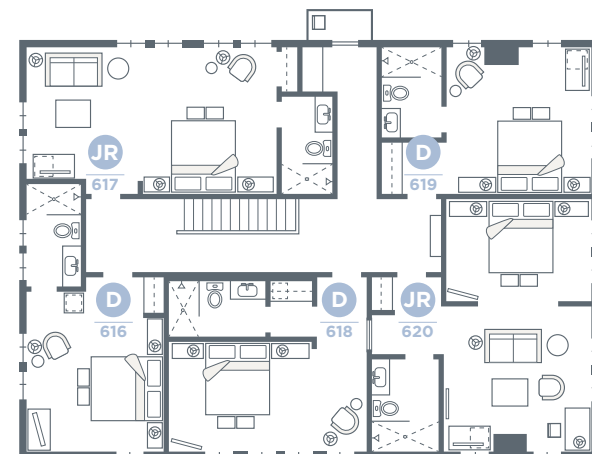

# The Mansion

AT CASA MADRONA

**ALEXANDRITE SUITE**  
5,000 SQUARE FEET

- S SUITES**  
600 SQUARE FEET
- JR JUNIOR SUITES**  
500 SQUARE FEET
- D DELUXE ROOMS**  
300 SQUARE FEET

FLOOR 1: ALEXANDRITE SUITE

FLOOR 2: SUITES & DELUXE ROOMS

FLOOR 3: JUNIOR SUITES & DELUXE ROOMS